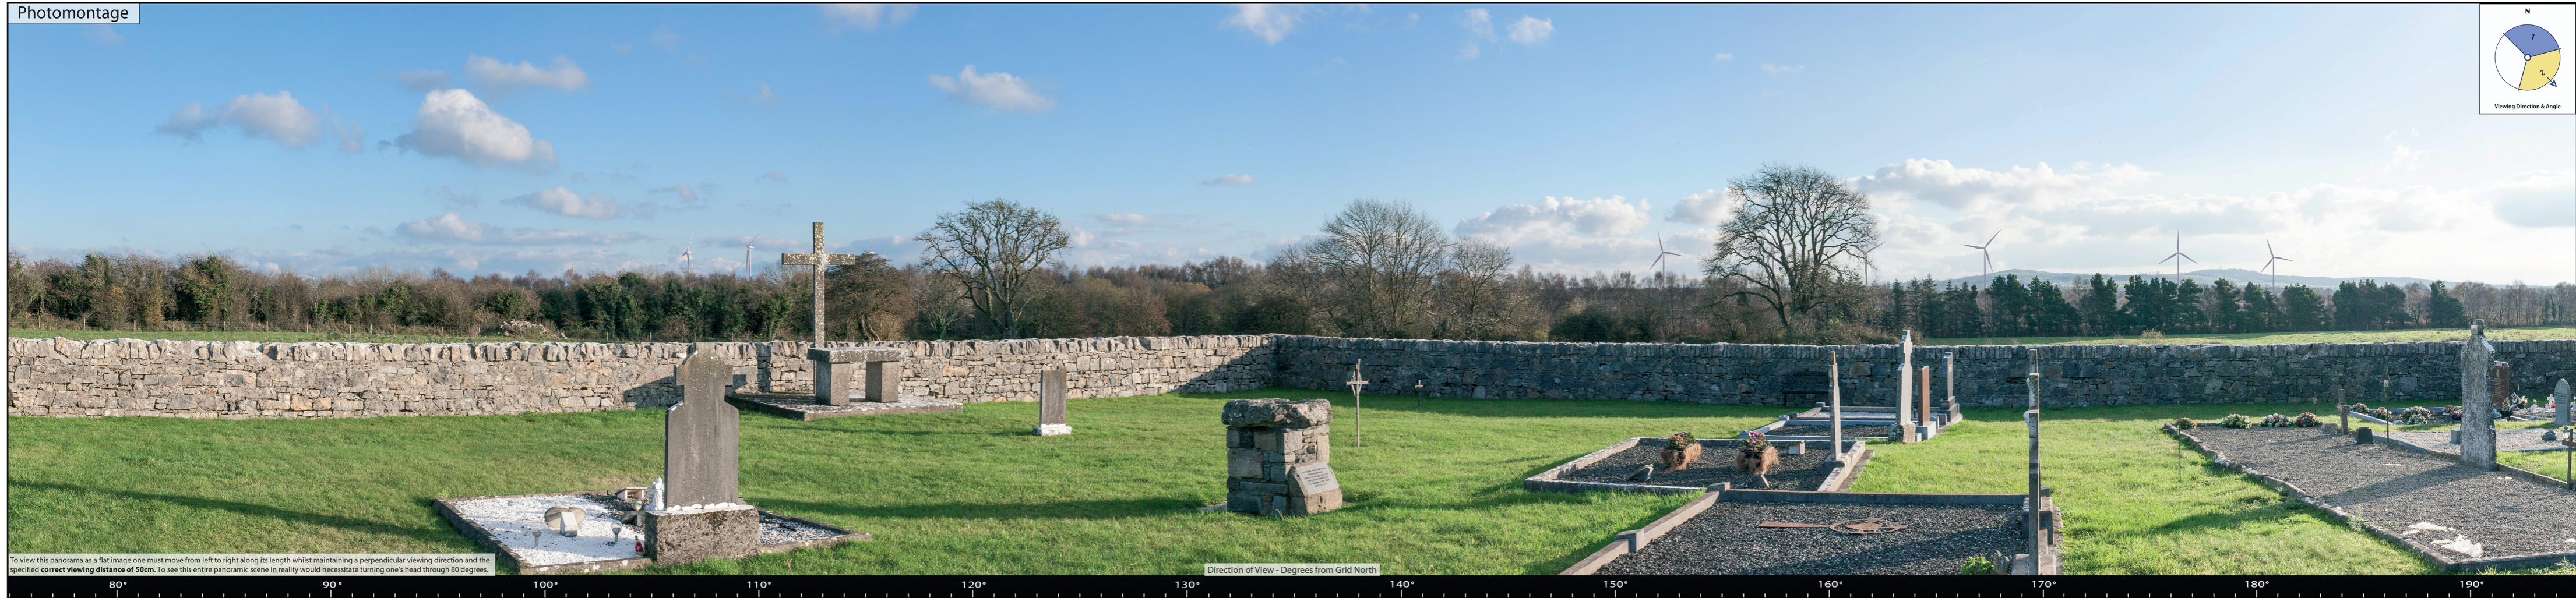

Photomontage