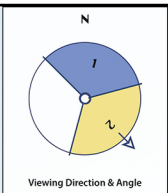

Photomontage